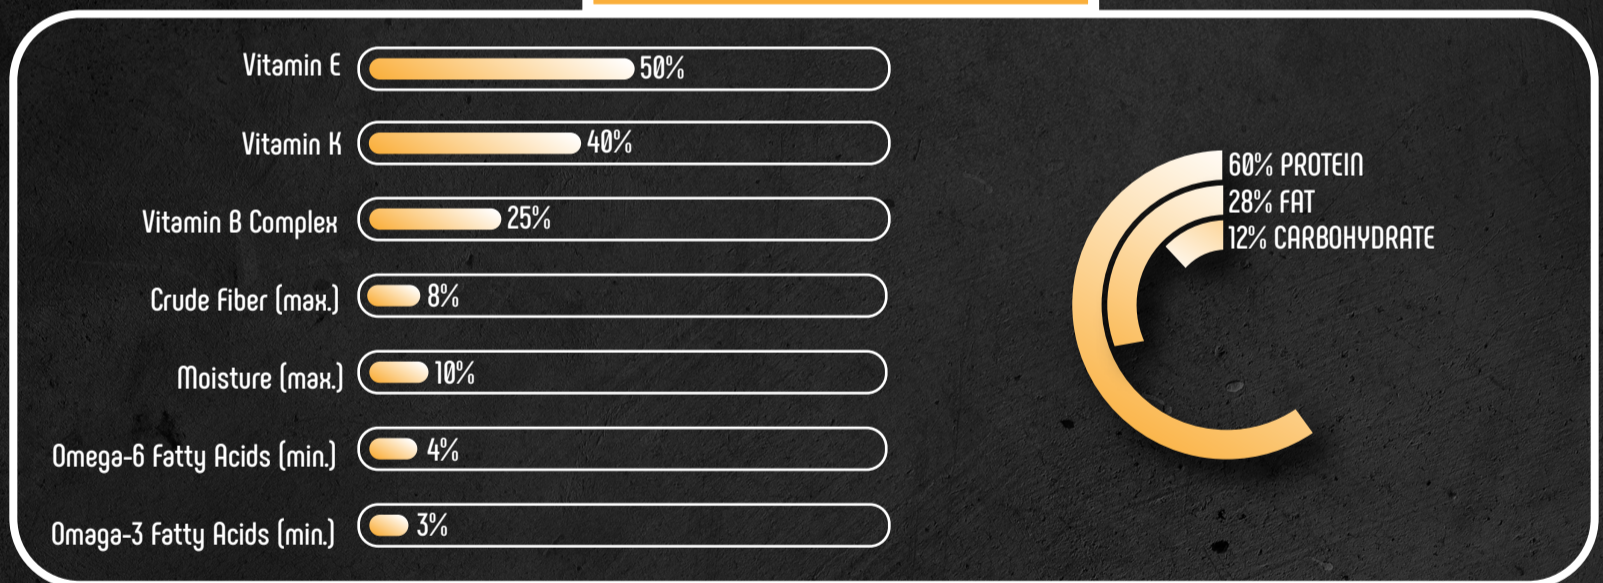

ALISTAIR

NUTRITIONAL BENEFITS

NUTRITIONAL VALUE

RATION PER DAY

SIZE	LOW ACTIVITY 	AVERAGE ACTIVITY 	HIGH ACTIVITY
SMALL BREED 			
MEDIUM BREED 			
LARGE BREED 			