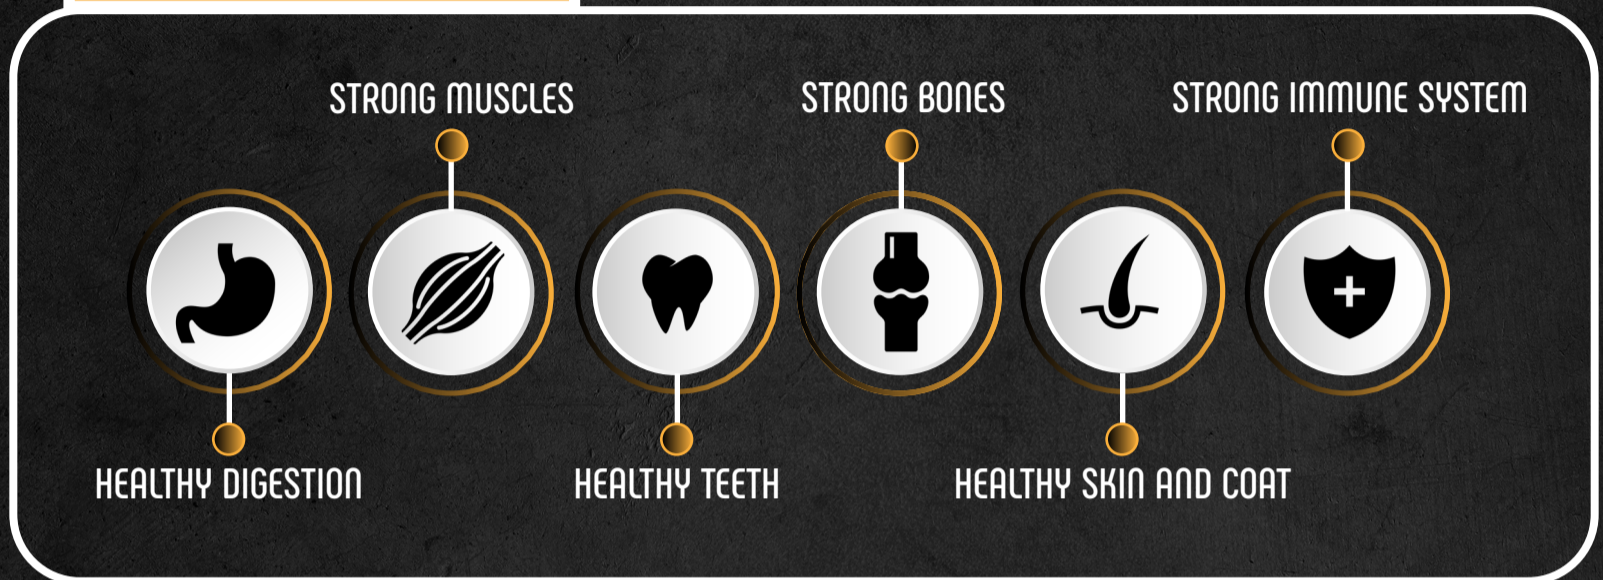

ALISTAIR

NUTRITIONAL BENEFITS

NUTRITIONAL VALUE

RATION PER DAY

SIZE	LOW ACTIVITY 	AVERAGE ACTIVITY 	HIGH ACTIVITY
SMALL BREED 			
MEDIUM BREED 			
LARGE BREED 			