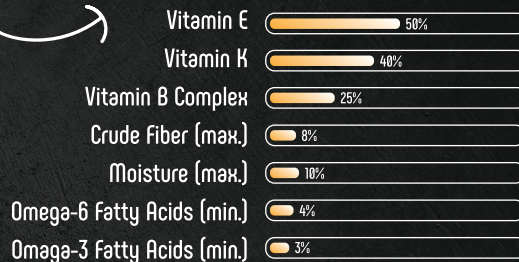

WHAT DOES IT CONTAIN?

HOW ARE WE DIFFERENT?

We use only premium-quality protein sources and a variety of wholesome vegetables. Each bag contains a complete and well-balanced blend of nutrients, vitamins, and minerals to help maintain a healthy weight and support overall wellness.

So whether your dog is a busy city slicker or a laid-back apartment dweller, ALISTAIR has them covered.