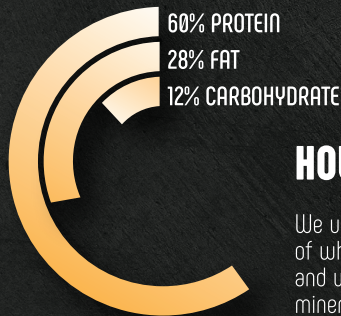

WHAT DOES IT CONTAIN?

HOW ARE WE DIFFERENT?

We use only premium-quality protein sources and a variety of wholesome vegetables. Each bag contains a complete and well-balanced blend of nutrients, vitamins, and minerals to help maintain a healthy weight and support overall wellness.

So whether your dog is a busy city slicker or a laid-back apartment dweller, ALISTAIR has them covered.